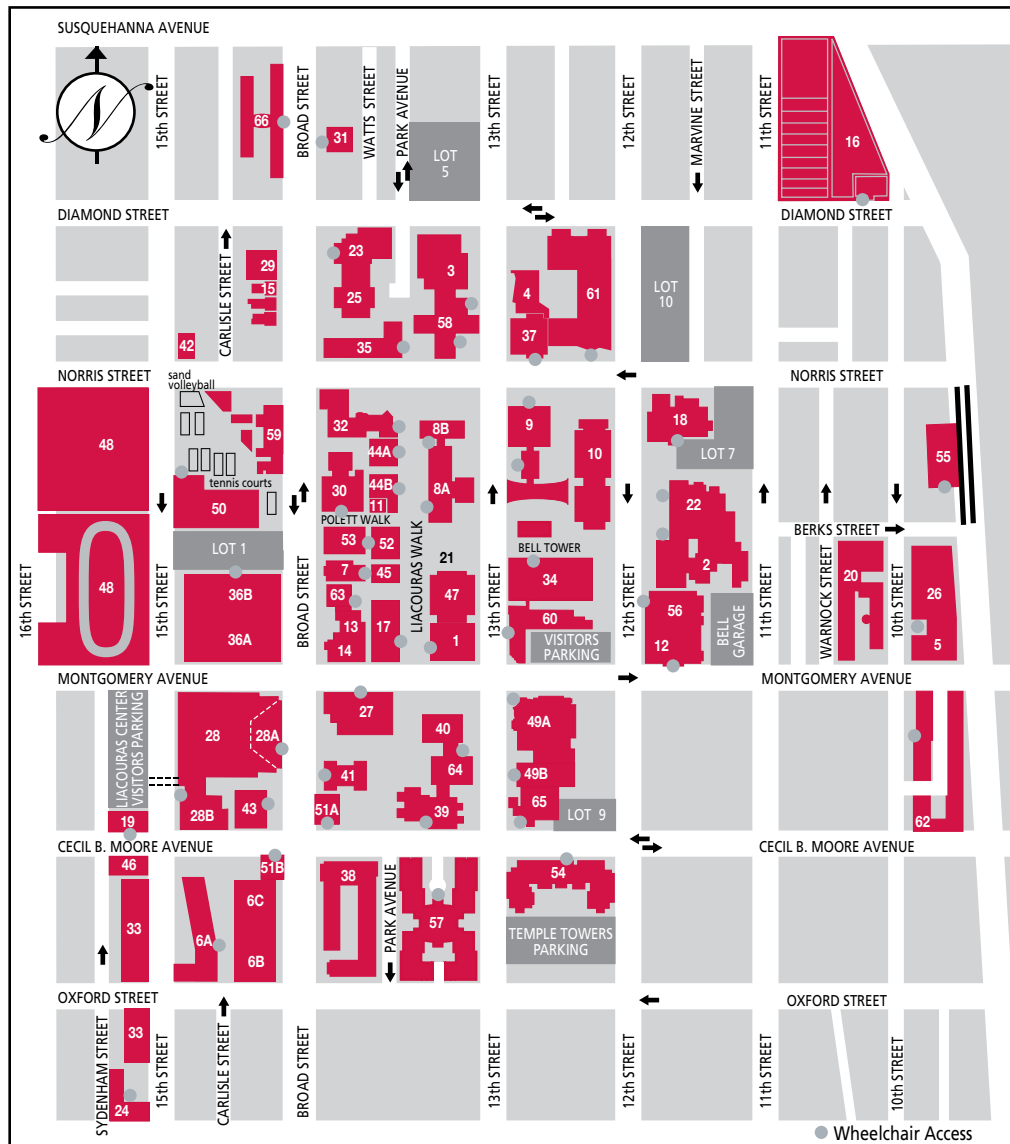

Main Campus

TEMPLE UNIVERSITY

Buildings and Departments

1. Alter Hall (The Fox School of Business)
2. Anderson Hall (AB, AC, AL)
3. Annenberg Hall (AH)
4. Architecture (under construction)
5. Atlantic Terminal (privately developed housing)
6. Avenue North Complex
 - 6A. The Edge (privately developed student housing)
 - 6B. Shops
 - 6C. Temple University Fitness
7. Barrack Hall
8. Barton Hall (Physical Science)
 - 8A. Barton A
 - 8B. Barton B
9. Beury Hall (BE)
10. Biology-Life Sciences Building (BL)
11. Campus Police Sub-Station
12. Campus Safety Services
13. Carnell Hall
14. Conwell Hall (CW)
15. Conwell House
16. Edberg-Olson Football Practice Facility
17. 1810 Liacouras Walk (student services)
18. Engineering
19. Entertainment and Community Education Center and retail shops (WRTI)
20. Facilities Management Office
21. Founder's Garden
22. Gladfelter Hall (GH)
23. Hardwick Hall (student housing)
24. Elmira Jeffries (student housing)
25. Johnson Hall (student housing)
26. Kardon Building (privately developed housing)
27. Klein Law Building (James E. Beasley School of Law)
28. The Liacouras Center
 - 28A. Esther Boyer Theater
 - 28B. Independence Blue Cross Recreation Center
29. Messiah College
30. Mitten Hall (Diamond Club)
31. Newman Center
32. "1940" (student housing)
33. Oxford Village (privately developed housing)
34. Paley Library (PL)
35. Peabody Hall (student housing)
36. Pearson/McGonigle Complex
 - 36A. Pearson Hall (PH)
 - 36B. McGonigle Hall (MG)
37. Presser Hall (PR)